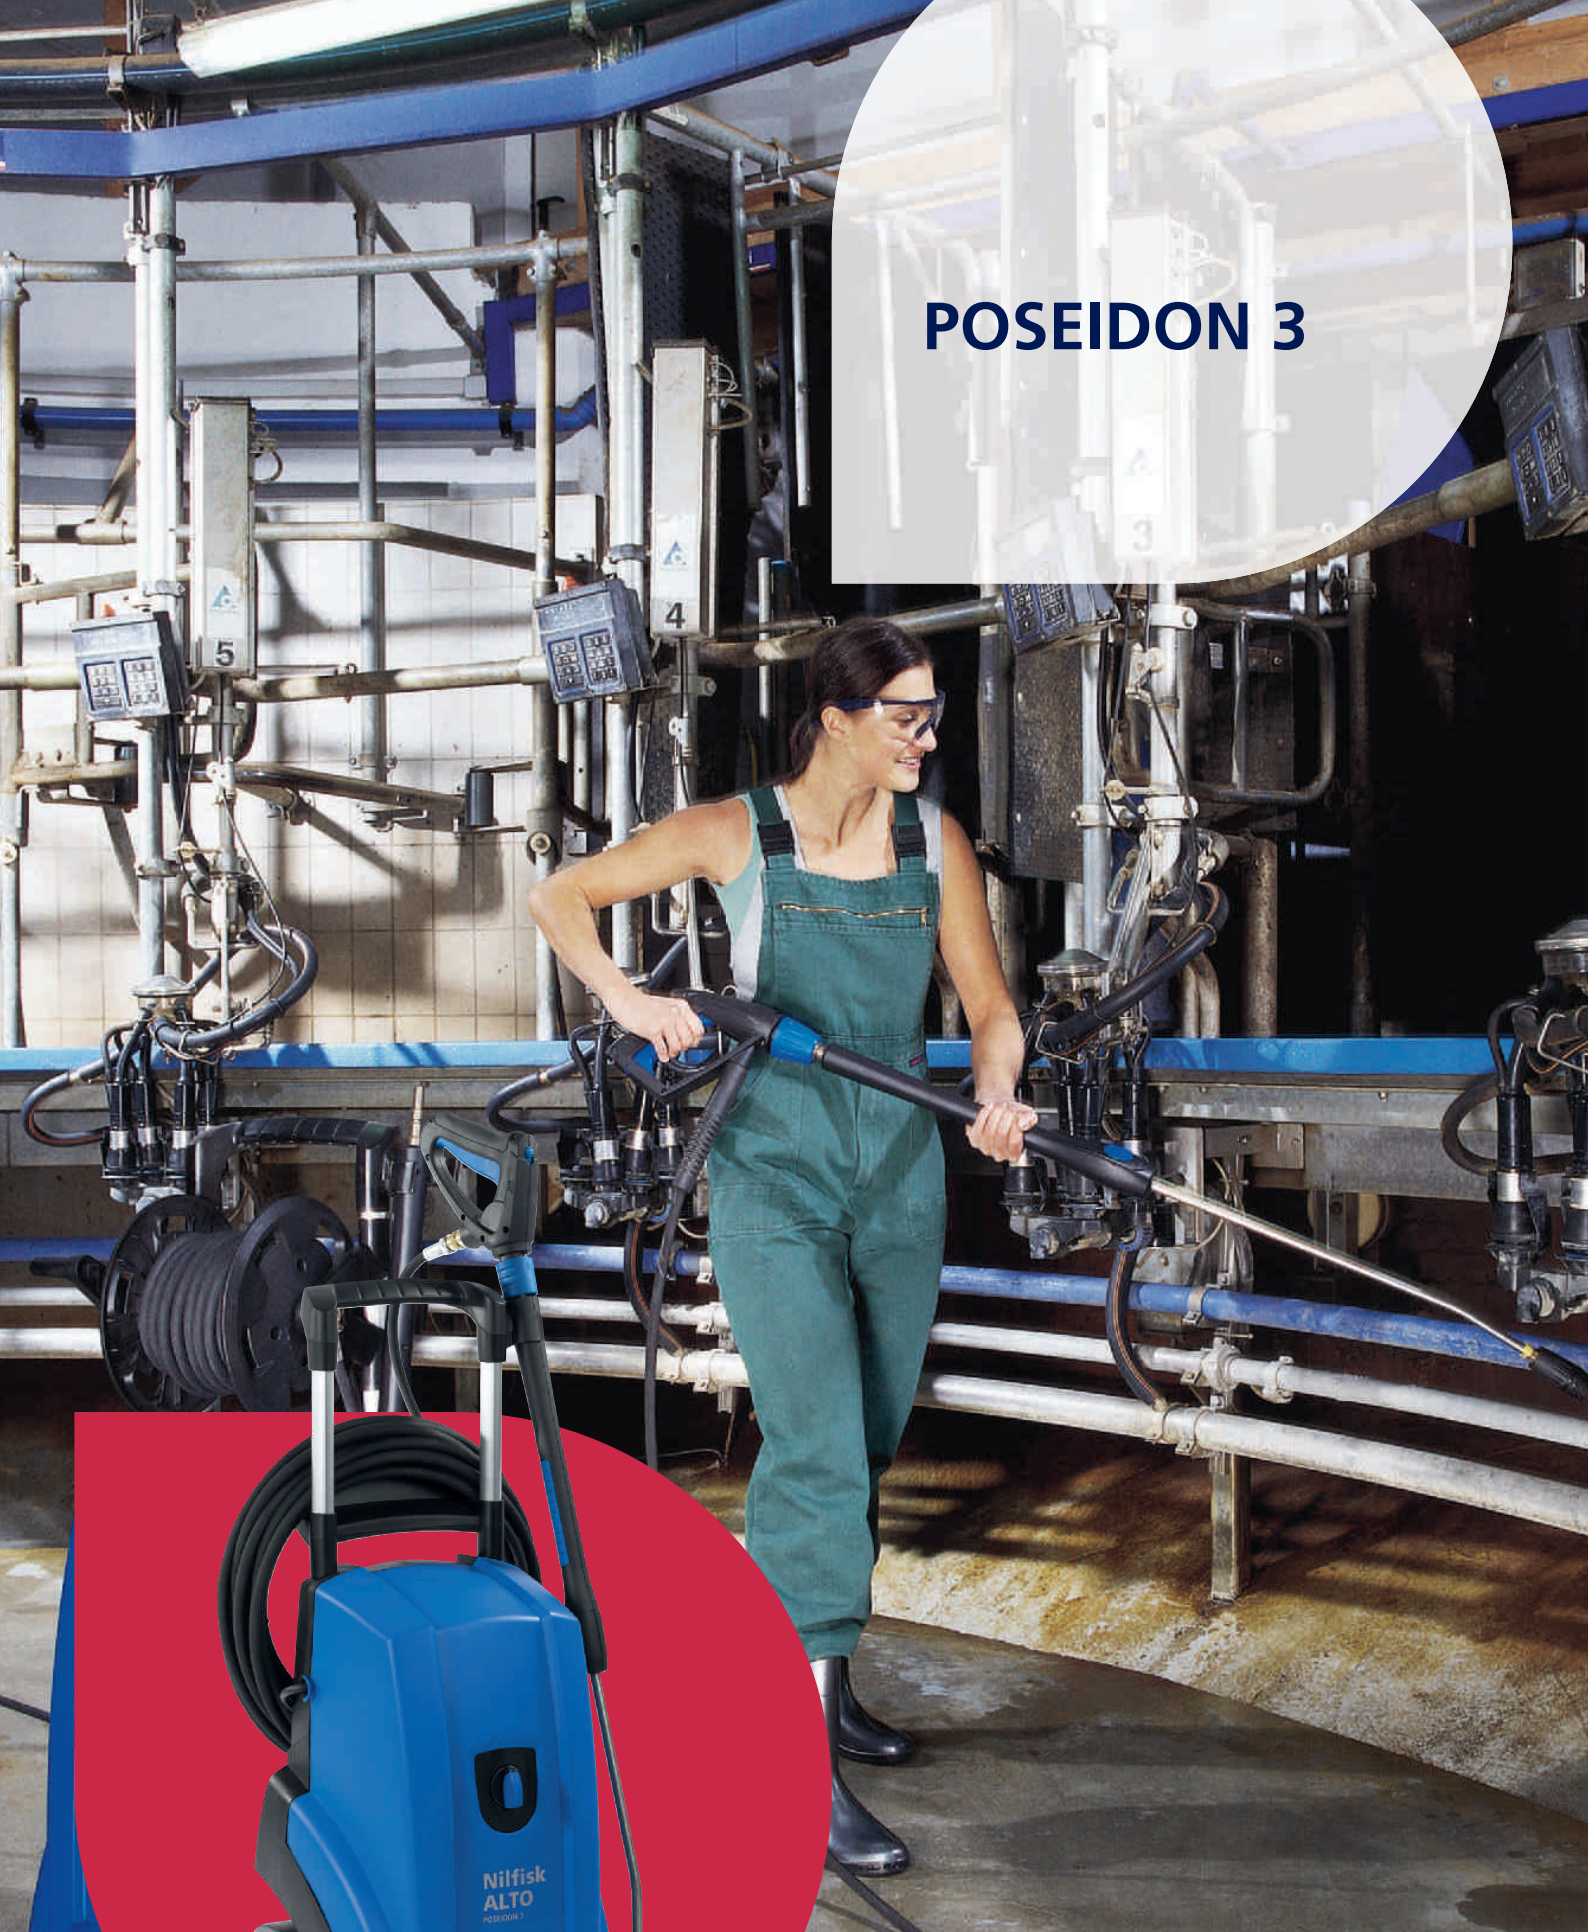

POSEIDON 3

Nilfisk
ALTO
works for you

POSEIDON 3

Industrial cold water pressure washer

- **Powerful Cleaning** - Pressure levels of up to 150 bar remove tough dirt bringing working time down considerably.
- **Easy To Use** - The POSEIDON 3 is a simple machine to operate, quick to install, quick to change accessories and a robust aluminium handle and large wheels make the machine easy to move even on uneven ground.
- **New Wobble Disc Pump** - The new axial wobble disc pump with stainless steel pistons is resistant and ideal for frequent and general use, giving a long working life.
- **Accessory Storage** - 2 lance holders ensure easy and convenient storage of accessories
- **Optimal stability** - Large wide wheels and 2 front feet make the Poseidon 3 very stable and easy to manoeuvre over rough ground.
- **Ergo 2000 Spray Gun** - The ultimate in ergonomics, user friendliness and adaptability. The spray gun has a 360° swivel reducing fatigue, plus with Ergo couplings just one click and the hose is connected for quick set up.

Technical Specifications

Description (unit)	3-26	3-26 XT	3-30
Pump pressure (bar)	150	150	135
Cleaning Impact (kg/Force)	2.6	2.6	3.0
Water flow, Max/Qiec (l/h)	660/600	660/600	650/630
Max inlet temp (°C)	60	60	60
Power consumed (kW)	3.0	3.0	3.0
Voltage (V/~/Hz/A)	230/1/50/13	230/1/50/13	110/1/50/32
Weight (kg)	35	37	35
Dimensions (LxWxH)	400x400x1020	400x400x1020	400x400x1020
HP Hose (m)	10	15	10
Motor (RPM)	2800	2800	2800

Standard Accessories

ERGO 2000 Gun	•	•	•
Lance	Flexopower	Flexopower	Flexopower
Tornado Plus nozzle	0370	0370	0450
Turbohammer Plus Lance		•	
Hose Reel		•	

Detergent Application

The integrated injector-doser and suction hose make the application of the detergent quick and simple from an external detergent tank.

Optional Accessories (see product catalogue for further accessories)

Powerspeed Lance

Rotating pencil jet for fast and highly effective cleaning of stubborn and encrusted dirt.

Short Lance

Allows easy access into hard to reach areas such as engine bays and containers

Foam Lance + Injector

Ensures a thick and consistent application of foam on all surfaces which increases the efficiency of the chemical.

Wash Brush

Allows the mechanical cleaning of domestic and commercial vehicles to remove stubborn dirt and traffic film.

Distributed by:

www.nilfisk-alto.co.uk
www.nilfisk-alto.ie

Nilfisk
ALTO
works for you